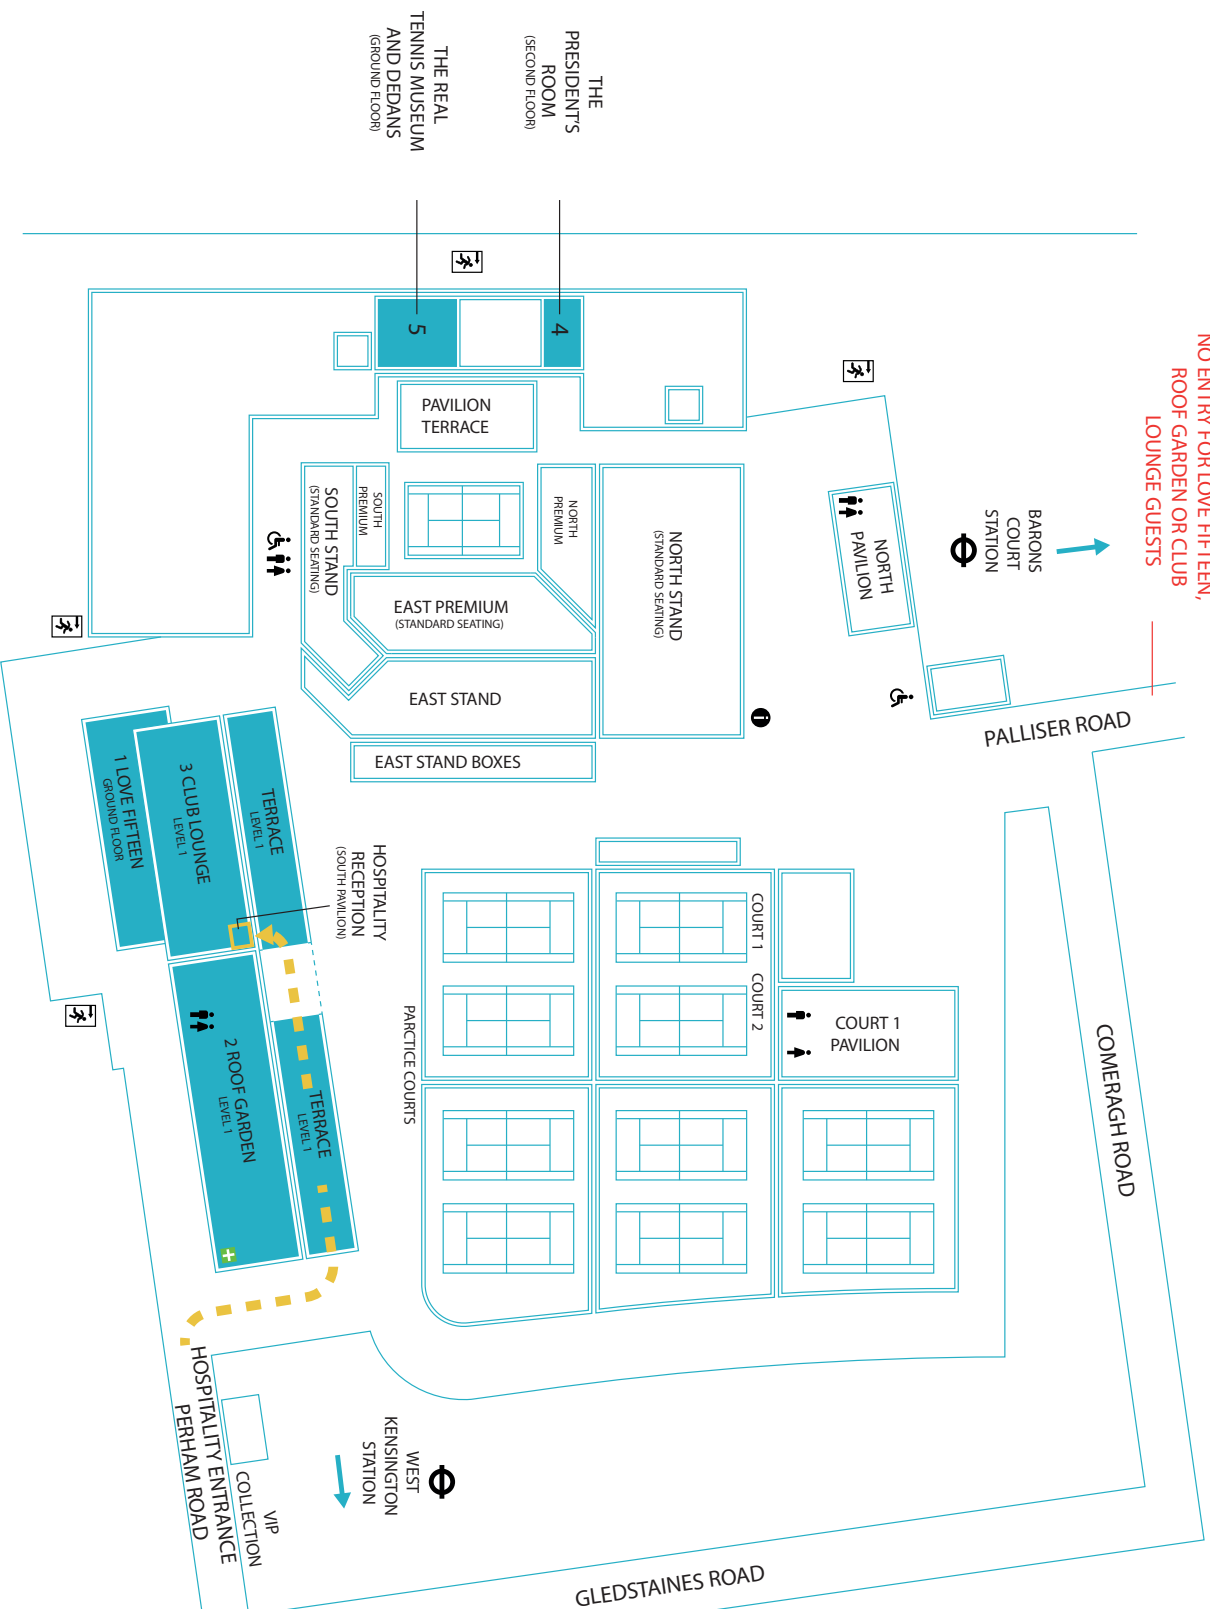

# cinch CHAMPIONSHIPS MAP AND WALKING ROUTE

Please note that the Roof Garden is

only accessible via entry through the

Perham Road entrance

**NO ENTRY FOR LOVE FIFTEEN,  
ROOF GARDEN OR CLUB  
LOUNGE GUESTS**

**cinch CHAMPIONSHIPS**  
MAP AND KEY

- 1. LOVE FIFTEEN (G. FLOOR)
- 2. ROOF GARDEN (LVL. 1)
- 3. CLUB LOUNGE (LVL.1)
- 4. THE PRESIDENT'S ROOM
- 5. THE REAL TENNIS MUSEUM AND DEDANS

 FACILITY ACCES ROUTE